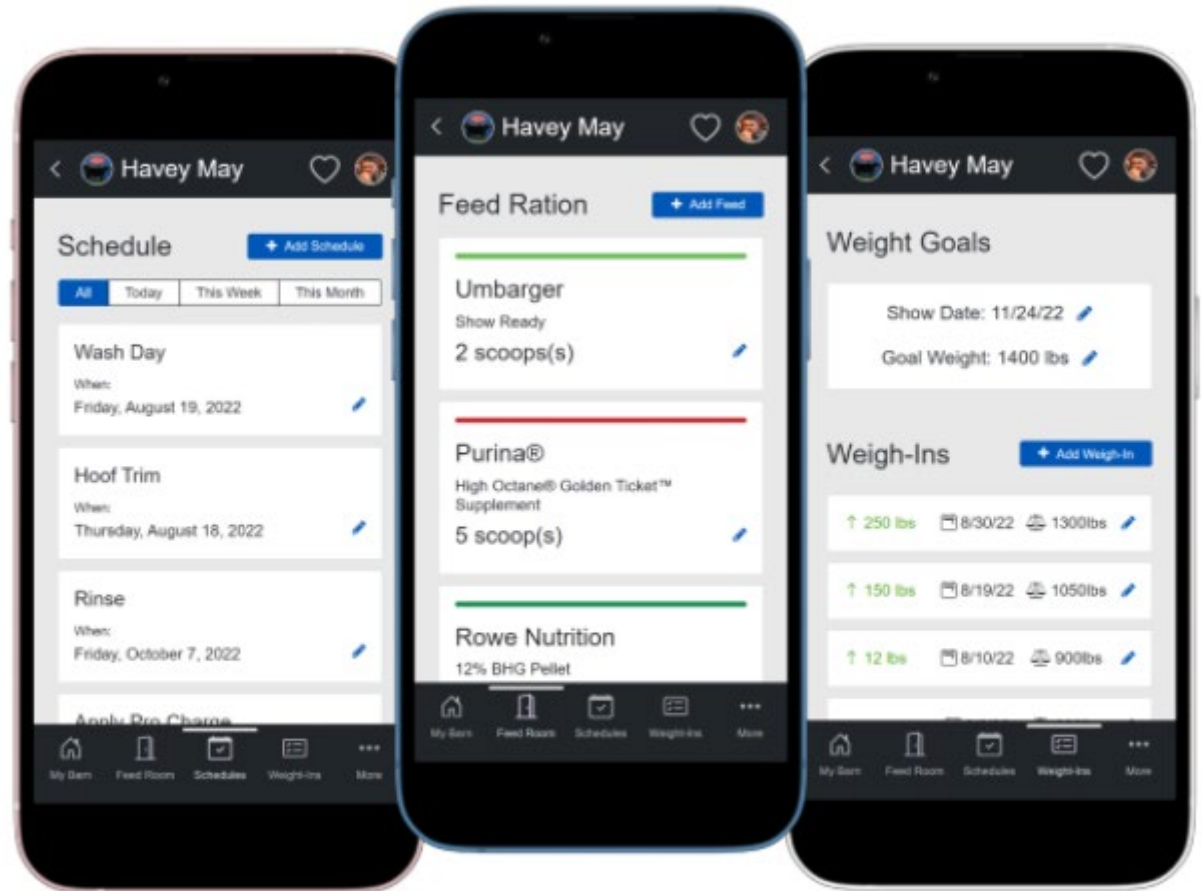

# Livestock record keeping apps

- Showbarn.app
  - Manage and update feed rations, weights, schedules, and other vital information from any device
  - Free plan
    - Up to 3 livestock projects within account
    - Ads appear throughout
  - Pro Plan - \$9/month
    - Unlimited livestock projects
    - No ads
    - Unlimited show teams
- Download on the App Store, Google Play

Beef Feed Records - Google

24-25 Beef Feed Records

24-25 Beef Feed Records

qhtlUpL0oXnQF1TPBhmtDA/viewform

sumption... Leadership | Texas 4... MONTANA - 2017 I... ISDA Crop Acreage Data ? Rodenticides Fact S... 4-H Lead

# Google form

- Set up a Google Form
  - Each day, input pounds fed/feed
  - Will automatically date/time stamp
  - Questions developed with a Dropdown to select pounds
  - Include a Comments section where can add any learning experiences, animal health related information, animal weight, etc.
- Likely need a separate form for each species and/or animal if animals are fed separately

- Google Form automatically populates to a Google Sheet
- Google Sheet can be used to total pounds by month, etc. and transfer to 4-H Animal Feed Journal
- Allows for sharing between family members, etc.